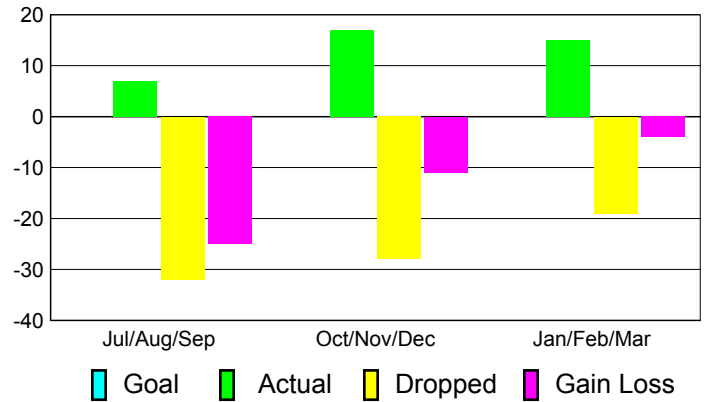

Membership Results 2010-2011

Goal, New, Dropped, Gain/Loss

Comparison of Membership Gain/Loss

Current Year Compared to the Previous Year