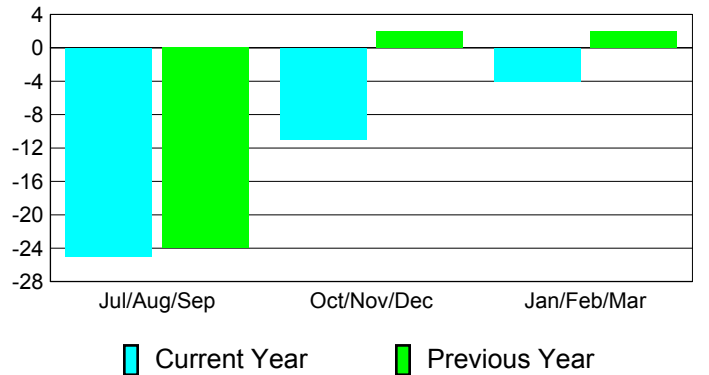

Membership Results
2010-2011

Membership
2009-2010

Month	Net Memb Goal	Actual New Memb	Actual Dropped Memb	Gain/Loss of Memb	Gain/Loss of Memb
Jul/Aug/Sep	0	7	-32	-25	-24
Oct/Nov/Dec	0	17	-28	-11	2
Jan/Feb/Mar	0	15	-19	-4	2
Totals	0	39	-79	-40	-20

Membership Results 2010-2011

Goal, New, Dropped, Gain/Loss

Comparison of Membership Gain/Loss

Current Year Compared to the Previous Year

Gender Comparison 2010-2011

Jul/Aug/Sep

Oct/Nov/Dec

Jan/Feb/Mar